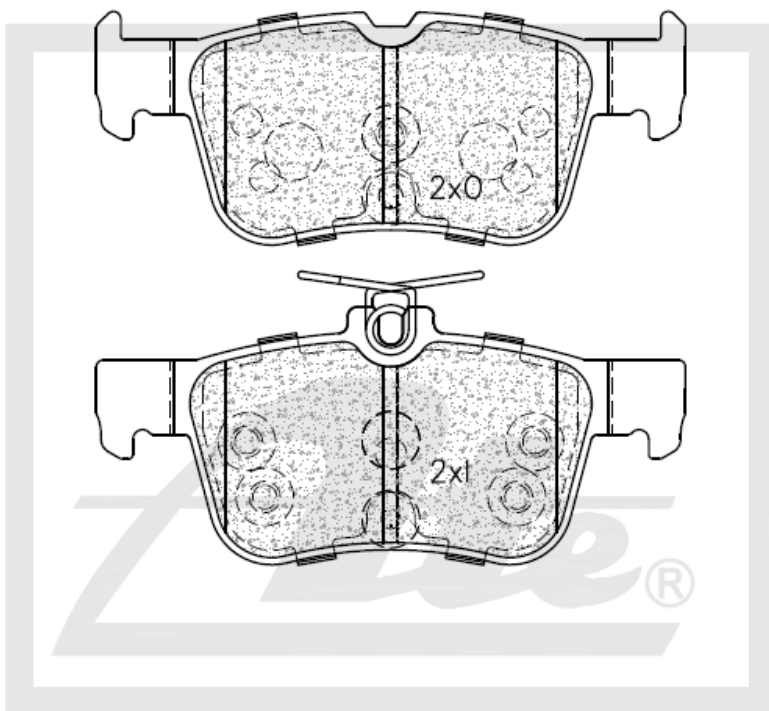

ATE1386

NEW PART NUMBER

Drawing

122.7   47.9/53   15.9

Details of New Part

Brake Pad – Rear

Product Dimensions

Length – 122.7mm

Height – 47.9/53mm

Thickness – 15.9mm

Package Dimensions

Weight – 985g

L – 170mm

W – 135mm

H – 55mm